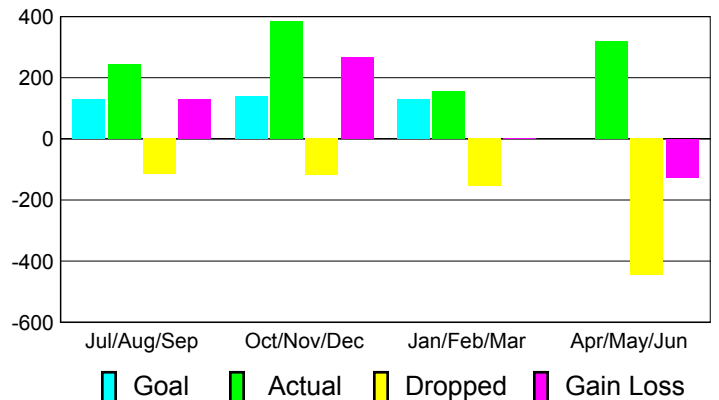

### YTD Status Quo Clubs 2010-2011

Status Quo Clubs Compared to Status Quo Members

## MEMBERSHIP

**Membership Results**  
2010-2011

**Membership**  
2009-2010

Month	Net Memb Goal	Actual New Memb	Actual Dropped Memb	Gain/Loss of Memb	Gain/Loss of Memb
Jul/Aug/Sep	130	244	-115	129	187
Oct/Nov/Dec	140	386	-118	268	181
Jan/Feb/Mar	130	156	-154	2	53
Apr/May/June	0	318	-445	-127	226
<b>Totals</b>	<b>400</b>	<b>1104</b>	<b>-832</b>	<b>272</b>	<b>647</b>

### Membership Results 2010-2011

Goal, New, Dropped, Gain/Loss