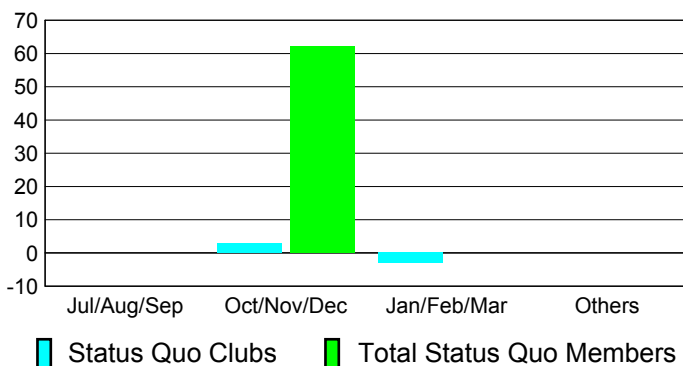

## CLUBS

**Club Results**  
2010-2011

**Clubs**  
2009-2010

Month	New Club Goal	Actual New Clubs	Actual Dropped Clubs	Gain/Loss of Clubs	Gain/Loss of Clubs
Jul/Aug/Sep	2	6	-1	5	4
Oct/Nov/Dec	2	0	-1	-1	5
Jan/Feb/Mar	4	3	-1	2	-1
Apr/May/June	2	6	-6	0	22
<b>Totals</b>	<b>10</b>	<b>15</b>	<b>-9</b>	<b>6</b>	<b>30</b>

### Club Results 2010-2011

Goal, New, Dropped, Gain/Loss

### Comparison of Club Gain/Loss

Current Year Compared to the Previous Year

### YTD Status Quo Clubs 2010-2011

Status Quo Clubs Compared to Status Quo Members