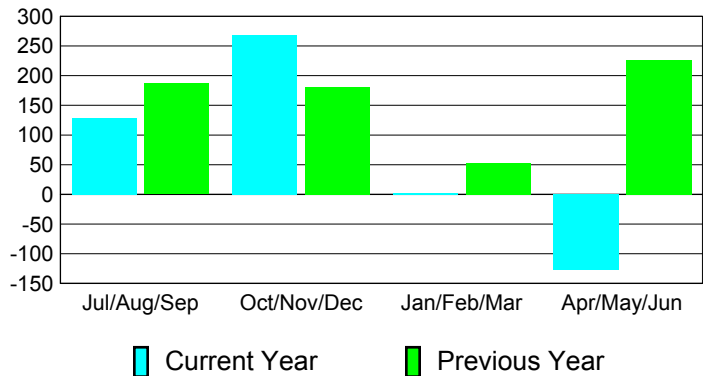

Gender Comparison 2010-2011

Male

Female