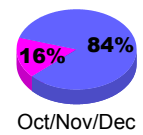

Gender Comparison 2010-2011