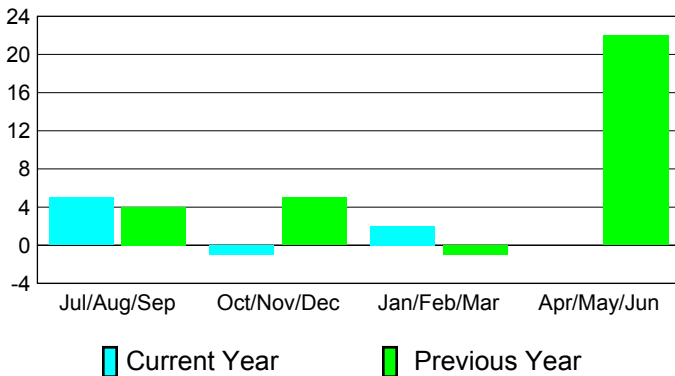

2010-2011 GMT Reports for District (or Undistricted) **District 324C4 INDIA**

GMT: **M NAGARAJAN**

Location: **INDIA**

GMT CA: **6**

CLUBS

Club Results
2010-2011

Clubs
2009-2010

Month	New Club Goal	Actual New Clubs	Actual Dropped Clubs	Gain/Loss of Clubs	Gain/Loss of Clubs
Jul/Aug/Sep	2	6	-1	5	4
Oct/Nov/Dec	2	0	-1	-1	5
Jan/Feb/Mar	4	3	-1	2	-1
Apr/May/June	2	6	-6	0	22
Totals	10	15	-9	6	30

Club Results 2010-2011

Goal, New, Dropped, Gain/Loss

Comparison of Club Gain/Loss

Current Year Compared to the Previous Year

YTD Status Quo Clubs 2010-2011

Status Quo Clubs Compared to Status Quo Members

MEMBERSHIP

Membership Results
2010-2011

Membership
2009-2010

Month	Net Memb Goal	Actual New Memb	Actual Dropped Memb	Gain/Loss of Memb	Gain/Loss of Memb
Jul/Aug/Sep	130	244	-115	129	187
Oct/Nov/Dec	140	386	-118	268	181
Jan/Feb/Mar	130	156	-154	2	53
Apr/May/June	0	318	-445	-127	226
Totals	400	1104	-832	272	647

Membership Results 2010-2011

Goal, New, Dropped, Gain/Loss

Comparison of Membership Gain/Loss

Current Year Compared to the Previous Year

Gender Comparison 2010-2011

Male

Female