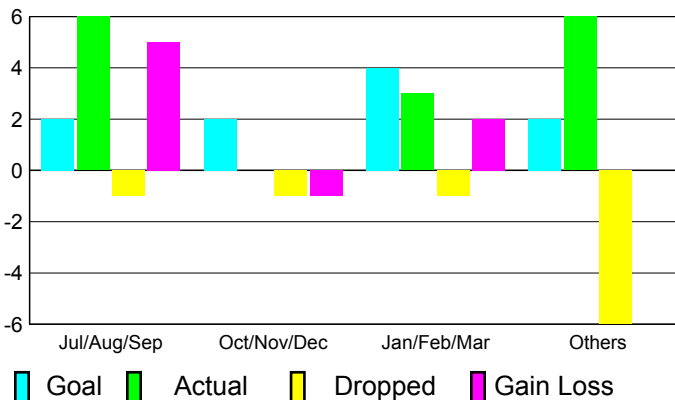

## CLUBS

**Club Results**  
2010-2011

**Clubs**  
2009-2010

Month	New Club Goal	Actual New Clubs	Actual Dropped Clubs	Gain/Loss of Clubs	Gain/Loss of Clubs
Jul/Aug/Sep	2	6	-1	5	4
Oct/Nov/Dec	2	0	-1	-1	5
Jan/Feb/Mar	4	3	-1	2	-1
Apr/May/June	2	6	-6	0	22
<b>Totals</b>	<b>10</b>	<b>15</b>	<b>-9</b>	<b>6</b>	<b>30</b>

### Club Results 2010-2011

Goal, New, Dropped, Gain/Loss

### Comparison of Club Gain/Loss

Current Year Compared to the Previous Year